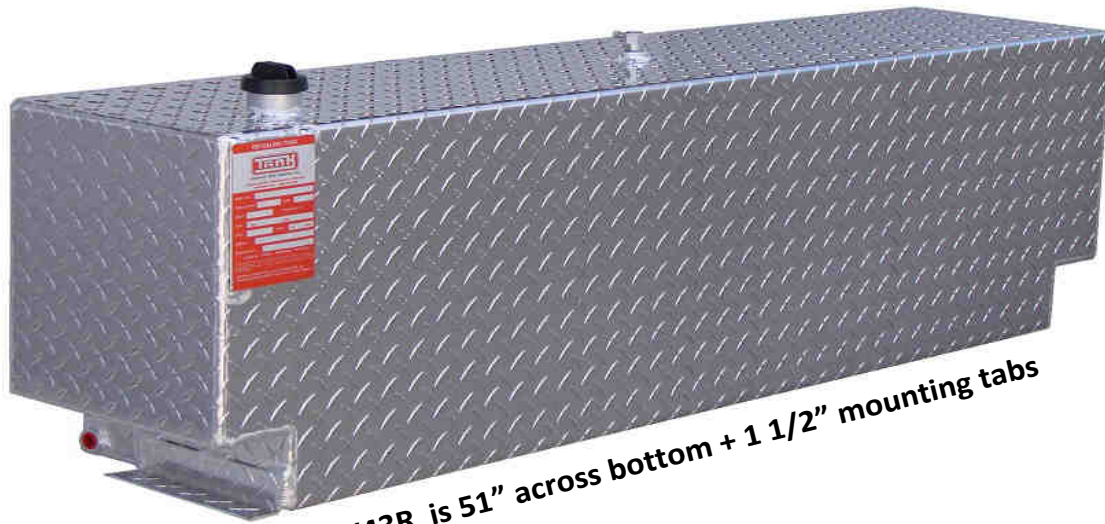

43 Gallon Auxiliary Tank

AUX43R is 51" across bottom + 1 1/2" mounting tabs

Diesel Auxiliary Tanks

We make the purchase and installation of Diesel Auxiliary Fuel Tanks and our FUEL SHOTZ installation kit easy. We manufacture our diesel fuel tanks specifically for our FUEL SHOTZ installation kit (sold separately). Follow these two simple steps for a great diesel auxiliary setup. First, choose a tank that is the correct size and capacity for your truck from our online catalog, Second, use the chart for our FUEL SHOTZ installation kit from our online catalog to find the proper kit for the year and make of your diesel truck, it's that easy!

Don't Forget!

Installation Kit (sold separately)