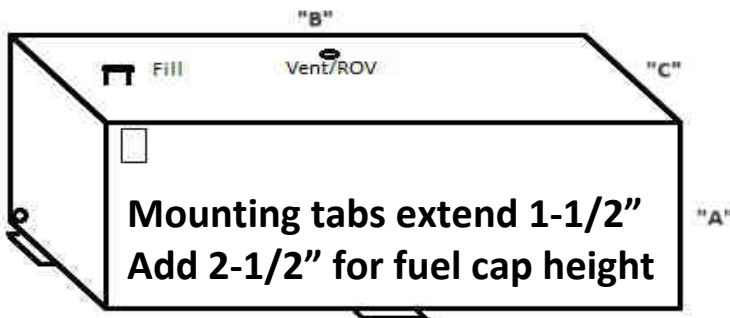

Aluminum Tank Industries, Inc.

58 Gallon Auxiliary Tank/Toolbox Combo

Diesel Auxiliary Tanks

We make the purchase and installation of Diesel Auxiliary Fuel Tanks and our FUEL SHOTZ installation kit easy. We manufacture our diesel fuel tanks specifically for our FUEL SHOTZ installation kit (sold separately). Follow these two simple steps for a great diesel auxiliary setup. First, choose a tank that is the correct size and capacity for your truck from our online catalog, Second, use the chart for our FUEL SHOTZ installation kit from our online catalog to find the proper kit for the year and make of your diesel truck, it's that easy!

Don't Forget!

Installation Kit (sold separately)

FUEL SHOTZ™
Diesel Fuel Systems

(see page 3)

Part #	"A"	"B"	"C"	"D"	"E"	"F"	"G"	Gallons
AUX58CBR	19"	58"	21"	Toolbox is 52" x 19" x 6"				58