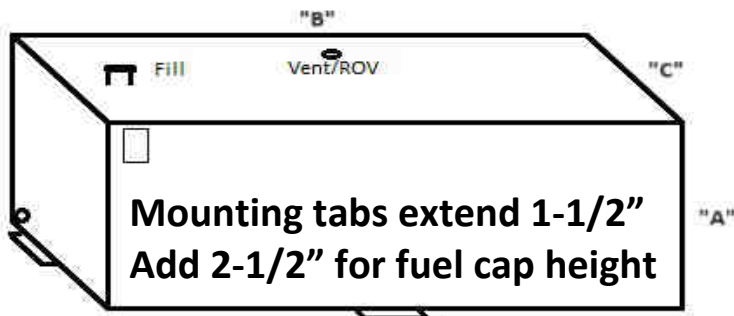

Part #	"A"	"B"	"C"	"D"	"E"	"F"	"G"	Gallons
AUX66R	17"	55"	18"					66