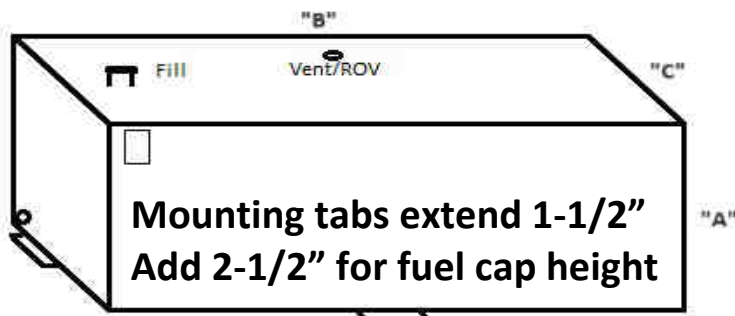

Aluminum Tank Industries, Inc.

42 Gallon Auxiliary Tank

Diesel Auxiliary Tanks

We make the purchase and installation of Diesel Auxiliary Fuel Tanks and our FUEL SHOTZ installation kit easy. We manufacture our diesel fuel tanks specifically for our FUEL SHOTZ installation kit (sold separately). Follow these two simple steps for a great diesel auxiliary setup. First, choose a tank that is the correct size and capacity for your truck from our online catalog, Second, use the chart for our FUEL SHOTZ installation kit from our online catalog to find the proper kit for the year and make of your diesel truck, it's that easy!

Don't Forget!

Installation Kit (sold separately)

FUEL SHOTZ™
Diesel Fuel Systems

(see page 3)

Part #	"A"	"B"	"C"	"D"	"E"	"F"	"G"	Gallons
AUX42R	12"	48 1/2"	19"					42