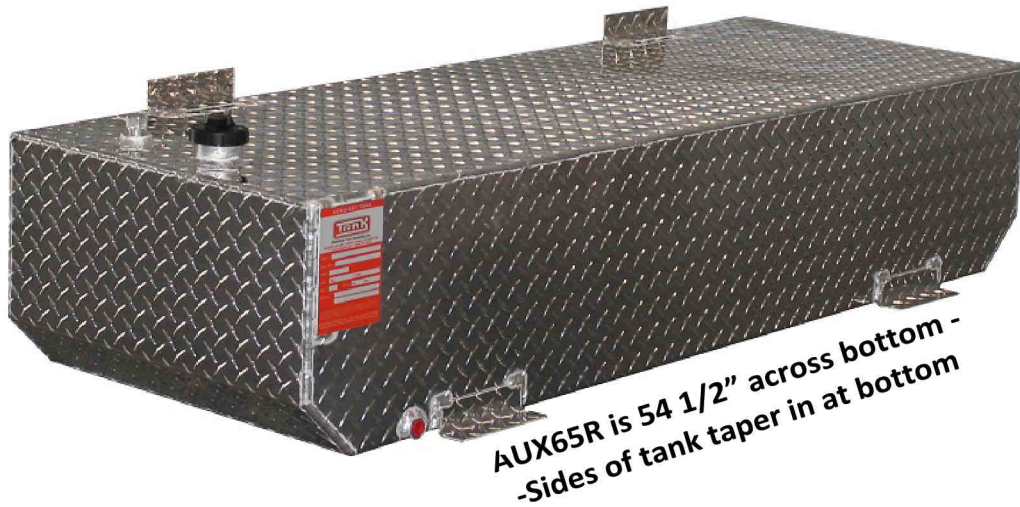

AUX65R is 54 1/2" across bottom -
-Sides of tank taper in at bottom

Diesel Auxiliary Tanks

We make the purchase and installation of Diesel Auxiliary Fuel Tanks and our FUEL SHOTZ installation kit easy. We manufacture our diesel fuel tanks specifically for our FUEL SHOTZ installation kit (sold separately). Follow these two simple steps for a great diesel auxiliary setup. First, choose a tank that is the correct size and capacity for your truck from our online catalog, Second, use the chart for our FUEL SHOTZ installation kit from our online catalog to find the proper kit for the year and make of your diesel truck, it's that easy!

Don't Forget!

Installation Kit (sold separately)

FUEL SHOTZ™
Diesel Fuel Systems