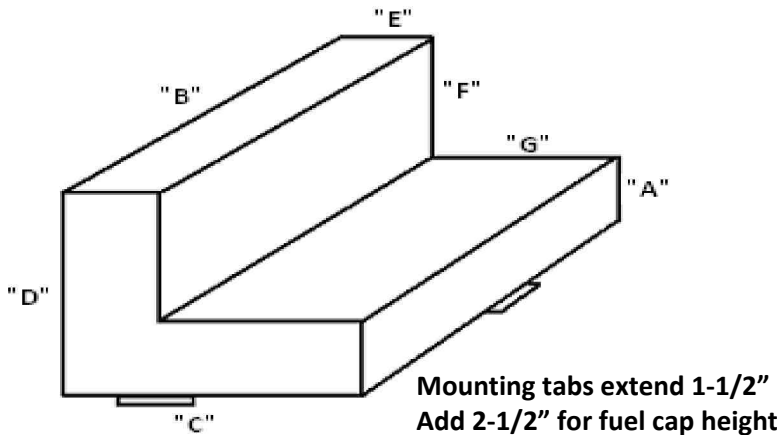

Aluminum Tank Industries, Inc.

80 Gallon Auxiliary Tank

Diesel Auxiliary Tanks

We make the purchase and installation of Diesel Auxiliary Fuel Tanks and our FUEL SHOTZ installation kit easy. We manufacture our diesel fuel tanks specifically for our FUEL SHOTZ installation kit (sold separately). Follow these two simple steps for a great diesel auxiliary setup. First, choose a tank that is the correct size and capacity for your truck from our online catalog, Second, use the chart for our FUEL SHOTZ installation kit from our online catalog to find the proper kit for the year and make of your diesel truck, it's that easy!

Don't Forget!

Installation Kit (sold separately)

FUEL SHOTZ™
Diesel Fuel Systems

(see page 3)

Part #	"A"	"B"	"C"	"D"	"E"	"F"	"G"	Gallons
AUX80L	9 1/2"	48 1/2"	28"	26"	8"	16 1/2"	20"	80