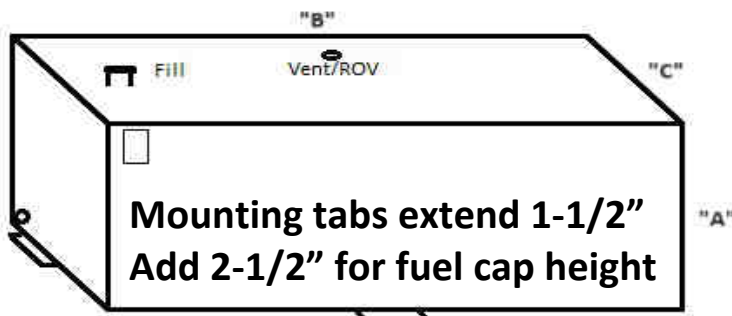

Part #	"A"	"B"	"C"	"D"	"E"	"F"	"G"	Gallons
AUX41R	19"	48 1/2"	11"					41