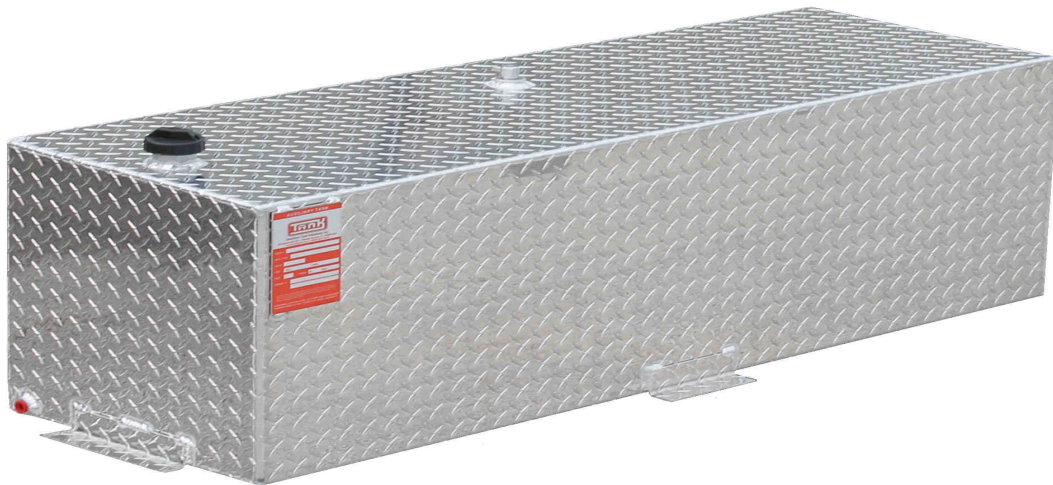

66 Gallon Auxiliary Tank