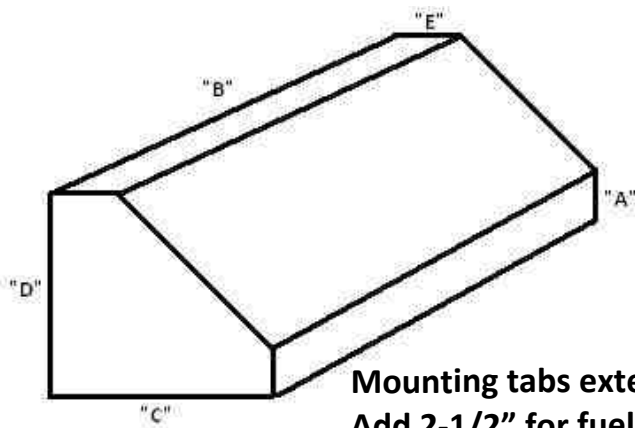

Diesel Auxiliary Tanks

We make the purchase and installation of Diesel Auxiliary Fuel Tanks and our FUEL SHOTZ installation kit easy. We manufacture our diesel fuel tanks specifically for our FUEL SHOTZ installation kit (sold separately). Follow these two simple steps for a great diesel auxiliary setup. First, choose a tank that is the correct size and capacity for your truck from our online catalog, Second, use the chart for our FUEL SHOTZ installation kit from our online catalog to find the proper kit for the year and make of your diesel truck, it's that easy!

Mounting tabs extend 1-1/2"
Add 2-1/2" for fuel cap height

Don't Forget!

Installation Kit (sold separately)

FUEL SHOTZ™
Diesel Fuel Systems