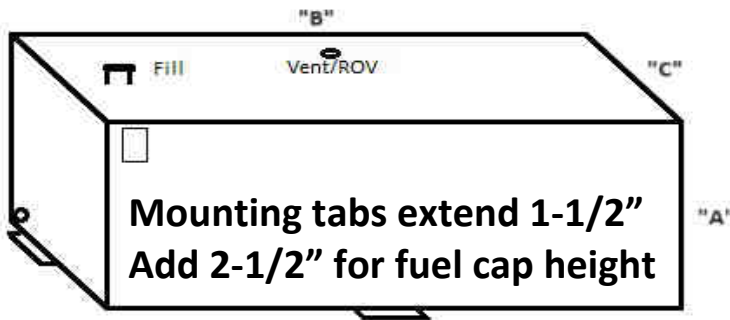

Aluminum Tank Industries, Inc.

43 Gallon Auxiliary Tank

Diesel Auxiliary Tanks

We make the purchase and installation of Diesel Auxiliary Fuel Tanks and our FUEL SHOTZ installation kit easy. We manufacture our diesel fuel tanks specifically for our FUEL SHOTZ installation kit (sold separately). Follow these two simple steps for a great diesel auxiliary setup. First, choose a tank that is the correct size and capacity for your truck from our online catalog, Second, use the chart for our FUEL SHOTZ installation kit from our online catalog to find the proper kit for the year and make of your diesel truck, it's that easy!

Don't Forget!

Installation Kit (sold separately)

FUEL SHOTZ™
Diesel Fuel Systems

Part #	"A"	"B"	"C"	"D"	"E"	"F"	"G"	Gallons
AUX43R	16 1/2"	58"	12"					43