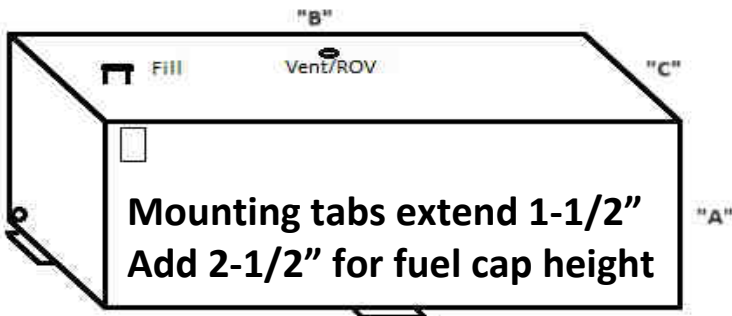

Part #	"A"	"B"	"C"	"D"	"E"	"F"	"G"	Gallons
AUX46R	16 1/2"	57"	12"					46