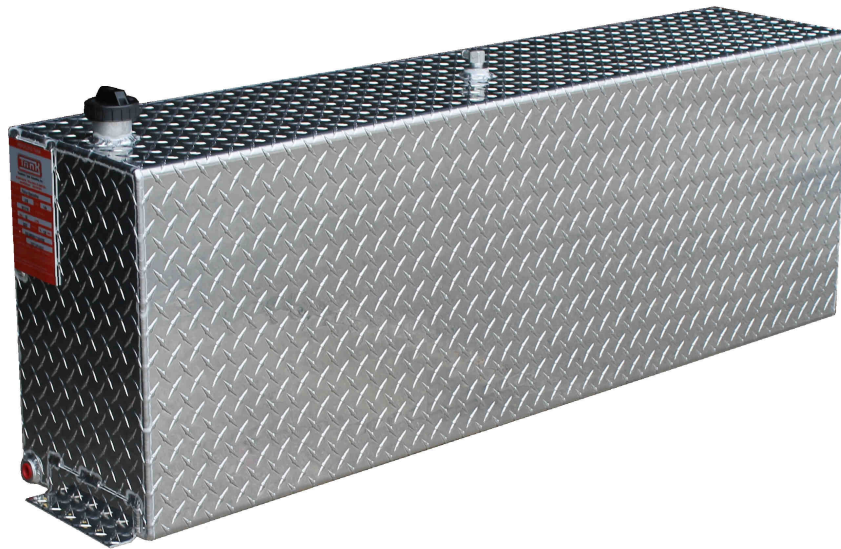

41 Gallon Auxiliary Tank