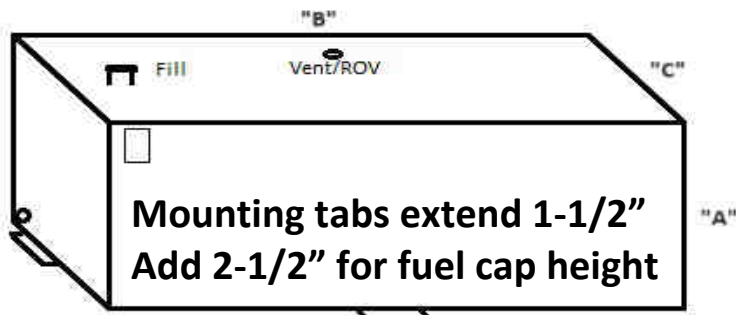

Aluminum Tank Industries, Inc.

62 Gallon Auxiliary Tank/Toolbox Combo

Diesel Auxiliary Tanks

We make the purchase and installation of Diesel Auxiliary Fuel Tanks and our FUEL SHOTZ installation kit easy. We manufacture our diesel fuel tanks specifically for our FUEL SHOTZ installation kit (sold separately). Follow these two simple steps for a great diesel auxiliary setup. First, choose a tank that is the correct size and capacity for your truck from our online catalog, Second, use the chart for our FUEL SHOTZ installation kit from our online catalog to find the proper kit for the year and make of your diesel truck, it's that easy!

Don't Forget!

Installation Kit (sold separately)

FUEL SHOTZ™
Diesel Fuel Systems

(see page 3)

Part #	"A"	"B"	"C"	"D"	"E"	"F"	"G"	Gallons
AUX65CBR	19"	60 1/2"	21"	Toolbox is 52" x 19" x 6"				62