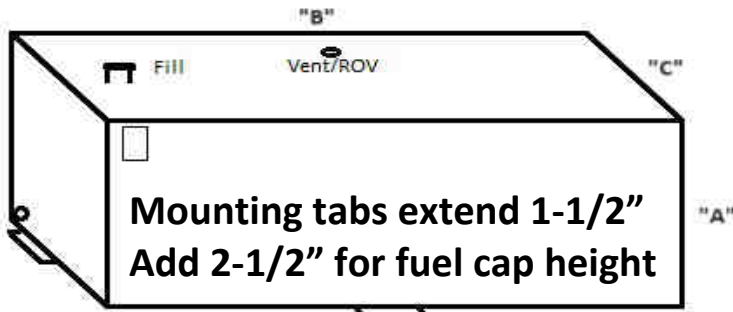

Part #	"A"	"B"	"C"	"D"	"E"	"F"	"G"	Gallons
AUX30CBR	18"	48 1/2"	19"	Toolbox is 42" x 19" x 9"				30