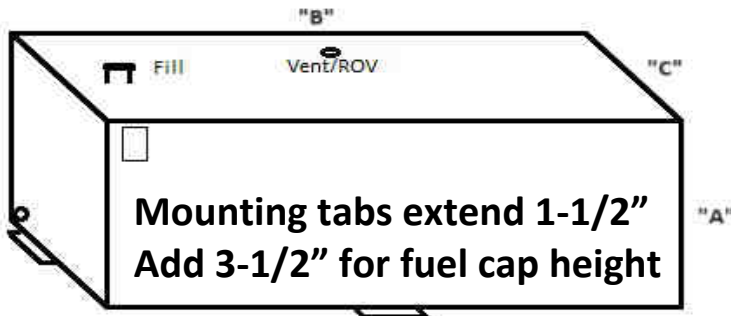

Aluminum Tank Industries, Inc.

30 Gallon Auxiliary Tank

Perfect for under the toolbox applications!

Diesel Auxiliary Tanks

We make the purchase and installation of Diesel Auxiliary Fuel Tanks and our FUEL SHOTZ installation kit easy. We manufacture our diesel fuel tanks specifically for our FUEL SHOTZ installation kit (sold separately). Follow these two simple steps for a great diesel auxiliary setup. First, choose a tank that is the correct size and capacity for your truck from our online catalog, Second, use the chart for our FUEL SHOTZ installation kit from our online catalog to find the proper kit for the year and make of your diesel truck, it's that easy!

Don't Forget!

Installation Kit (sold separately)

FUEL SHOTZ™
Diesel Fuel Systems

(see page 3)

Part #	"A"	"B"	"C"	"D"	"E"	"F"	"G"	Gallons
AUX30R	9"	48 1/2"	19"					30