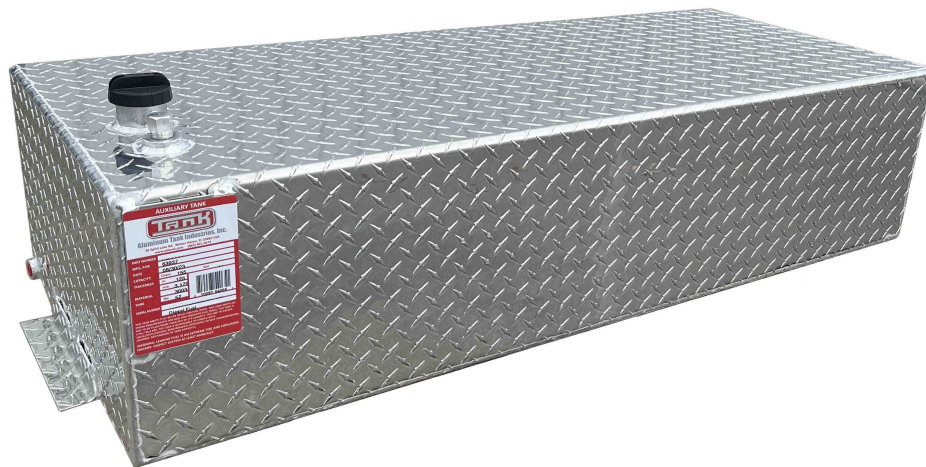

Diesel Auxiliary Tanks

We make the purchase and installation of Diesel Auxiliary Fuel Tanks and our FUEL SHOTZ installation kit easy. We manufacture our diesel fuel tanks specifically for our FUEL SHOTZ installation kit (sold separately). Follow these two simple steps for a great diesel auxiliary setup. First, choose a tank that is the correct size and capacity for your truck from our online catalog, Second, use the chart for our FUEL SHOTZ installation kit from our online catalog to find the proper kit for the year and make of your diesel truck, it's that easy!

Don't Forget!

Installation Kit (sold separately)