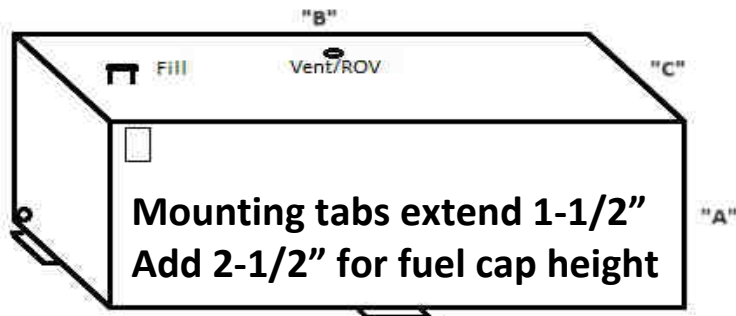

Aluminum Tank Industries, Inc.

58 Gallon Auxiliary Tank

AUX58R is 51" across the bottom -
-Sides of tank are notched at bottom

Diesel Auxiliary Tanks

We make the purchase and installation of Diesel Auxiliary Fuel Tanks and our FUEL SHOTZ installation kit easy. We manufacture our diesel fuel tanks specifically for our FUEL SHOTZ installation kit (sold separately). Follow these two simple steps for a great diesel auxiliary setup. First, choose a tank that is the correct size and capacity for your truck from our online catalog, Second, use the chart for our FUEL SHOTZ installation kit from our online catalog to find the proper kit for the year and make of your diesel truck, it's that easy!