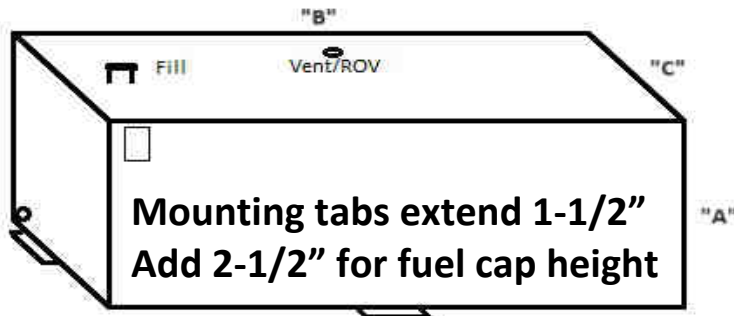

Aluminum Tank Industries, Inc.

42 Gallon Auxiliary Tank/Toolbox Combo

Diesel Auxiliary Tanks

We make the purchase and installation of Diesel Auxiliary Fuel Tanks and our FUEL SHOTZ installation kit easy. We manufacture our diesel fuel tanks specifically for our FUEL SHOTZ installation kit (sold separately). Follow these two simple steps for a great diesel auxiliary setup. First, choose a tank that is the correct size and capacity for your truck from our online catalog, Second, use the chart for our FUEL SHOTZ installation kit from our online catalog to find the proper kit for the year and make of your diesel truck, it's that easy!

Don't Forget!

Installation Kit (sold separately)

FUEL SHOTZ™
Diesel Fuel Systems

(see page 3)

Part #	"A"	"B"	"C"	"D"	"E"	"F"	"G"	Gallons
AUX42CBR9	21"	48 1/2"	19"	Toolbox is 42" x 19" x 9"				42