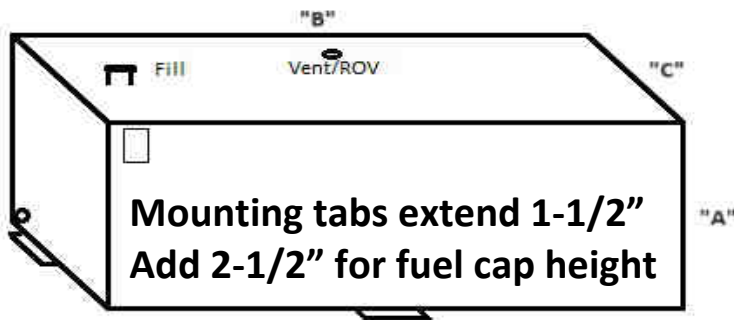

Part #	"A"	"B"	"C"	"D"	"E"	"F"	"G"	Gallons
AUX65R	13"	60 1/2"	21"					62