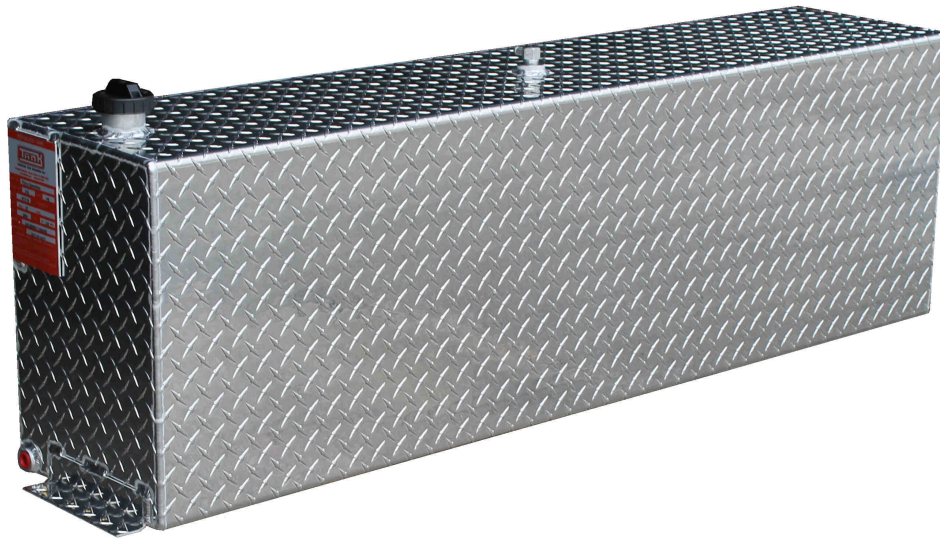

Aluminum Tank Industries, Inc.

46 Gallon Auxiliary Tank

Diesel Auxiliary Tanks

We make the purchase and installation of Diesel Auxiliary Fuel Tanks and our FUEL SHOTZ installation kit easy. We manufacture our diesel fuel tanks specifically for our FUEL SHOTZ installation kit (sold separately). Follow these two simple steps for a great diesel auxiliary setup. First, choose a tank that is the correct size and capacity for your truck from our online catalog, Second, use the chart for our FUEL SHOTZ installation kit from our online catalog to find the proper kit for the year and make of your diesel truck, it's that easy!

Don't Forget!

Installation Kit (sold separately)

FUEL SHOTZ™
Diesel Fuel Systems

(see page 3)

Part #	"A"	"B"	"C"	"D"	"E"	"F"	"G"	Gallons
AUX46R	16 1/2"	57"	12"					46