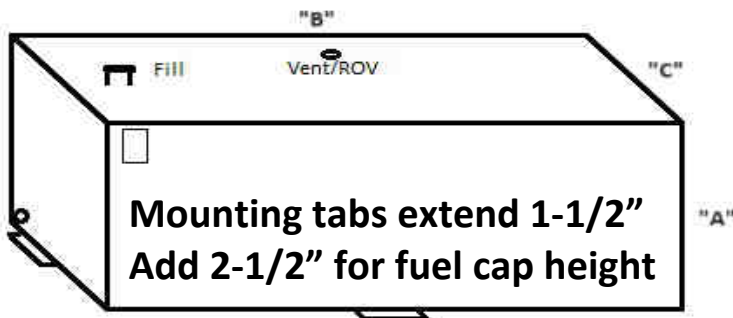

Part #	"A"	"B"	"C"	"D"	"E"	"F"	"G"	Gallons
AUX51R	23 1/2"	60 1/2"	9"					51