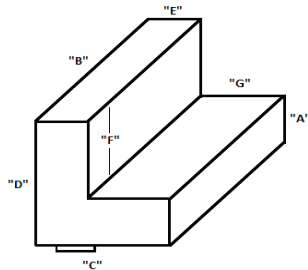

FUEL SHOTZ Diesel Auxiliary Install Kit Only

FUEL SHOTZ Application Guide	
Vehicle Description	Part #
Ford/Dodge thru 2012/2011-C GM	AIK15FD
GM Models thru 2010	AIK20C
2013-C Dodge	AIK175D

L-Shape