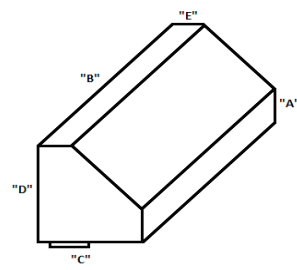

Aluminum Tank Industries, Inc.

DIESEL AUXILIARY TANKS

Part #	Style	"A"	"B"	"C"	"D"	"E"	"F"	Gal
AUX30R	RECT	9"	48 ½"	19"				30
AUX41R	RECT	19"	48 ½"	11"				41
AUX42R	RECT	12"	48 ½"	19"				42
***AUX43R	RECT	16 ½"	58"	12"				43
AUX46R	RECT	16 ½"	57"	12"				46
*AUX51R	RECT	24"	60"	9"				51
***AUX58R	RECT	13"	58"	21"				58
**AUX65R	RECT	13"	60"	21"				62
AUX66R	RECT	17"	55"	18"				66
AUX60W	WEDGE	4"	56"	20"	18"	6"		60
AUX80L	L-SHAPE	9 ½"	48 ½"	28"	26"	8"	16 ½"	80

* AUX51 is 55" across the bottom – Sides of tank taper in at bottom
**AUX65R is 54" across the bottom - Sides of tank taper in at bottom
*** AUX43 and AUX58 are 51" across the bottom - Sides of tank are notched out
-Add IK to end of part number for diesel tank with install kit for all Ford, Dodge 2001-2012, GM 2011-C
-Add IKC to end of part number for diesel tank with install kit for GM models thru 2010
-Add IKD to end of part number for diesel tank with install kit for 2013-C Dodge
GASOLINE Auxiliary - Add "G" to end of part number

DIESEL AUXILIARY TANK AND TOOLBOX COMBOS

Part #	Style	"A"	"B"	"C"		Gal
AUX30CBR	COMBO	18"	48 ½"	19"	Toolbox is 42" x 19" x 9"	30
AUX42CBR	COMBO	18"	48 ½"	19"	Toolbox is 42" x 19" x 6"	42
AUX42CBR9	COMBO	21"	48 ½"	19"	Toolbox is 42" x 19" x 9"	42
AUX58CBR	COMBO	19"	**58"	21"	Toolbox is 52" x 19" x 6"	58
AUX65CBR	COMBO	19"	*60"	21"	Toolbox is 54" x 21" x 6"	62

*AUX65CBR is 54" across the bottom - Sides of tank taper in at bottom
**AUX58CBR is 51" across the bottom - Sides of tank are notched out
GASOLINE Auxiliary - Add "G" to end of part number

DIESEL AUXILIARY TANK AND TOOLBOX COMBOS with FUEL SAFE

Part #	Style	"A"	"B"	"C"		Gal
AUX30FCBR	COMBO	18"	48 ½"	19"	Toolbox is 42" x 19" x 9"	30
AUX42FCBR9	COMBO	18"	48 ½"	19"	Toolbox is 42" x 19" x 9"	42
AUX58FCBR	COMBO	19"	**58"	21"	Toolbox is 52" x 19" x 6"	58
*AUX65FCBR	COMBO	19"	60"	21"	Toolbox is 54" x 21" x 6"	62